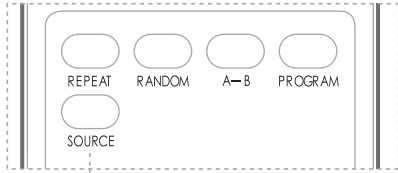

6 Navigate USB source

Select USB Source