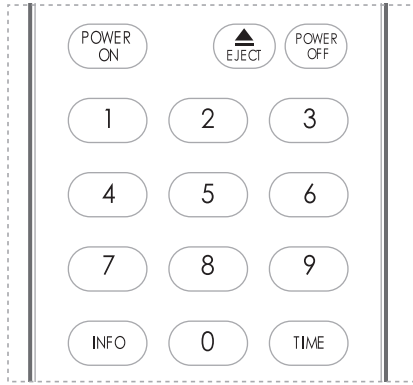

## 8 Programming playlists

1

Press Program to begin

2

Playlist Sequence Number

Track Number

③

Enter track number or skip to desired track