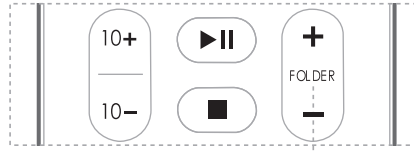

Navigate folders