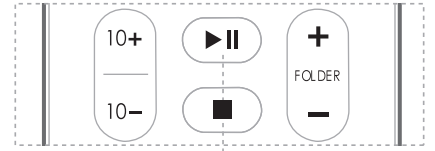

6 Navigate USB source

Select USB Source

Navigate folders

Play track

7 Loading and Unloading Discs

8 Programming playlists

1

Press Program to begin

2

Playlist Sequence Number

Track Number