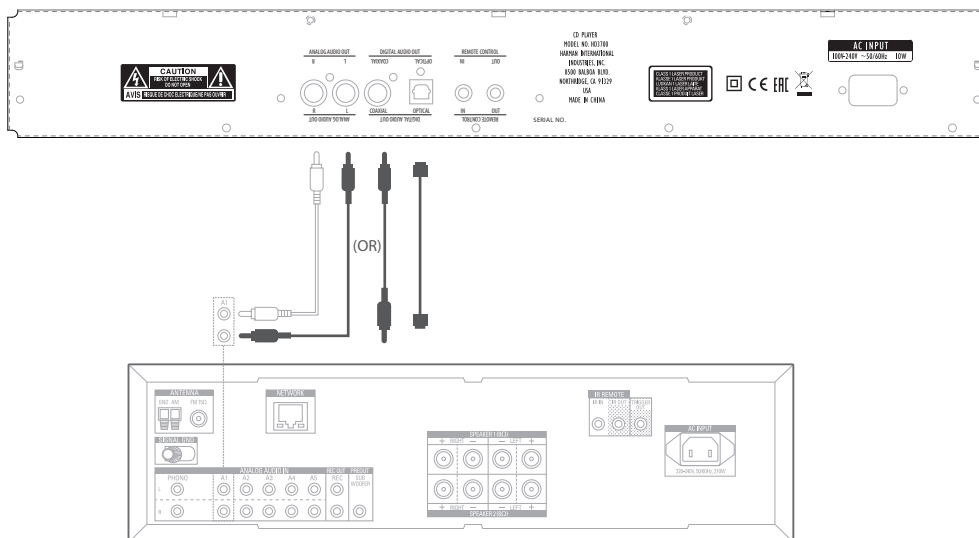

4 Connecting to stereo amp